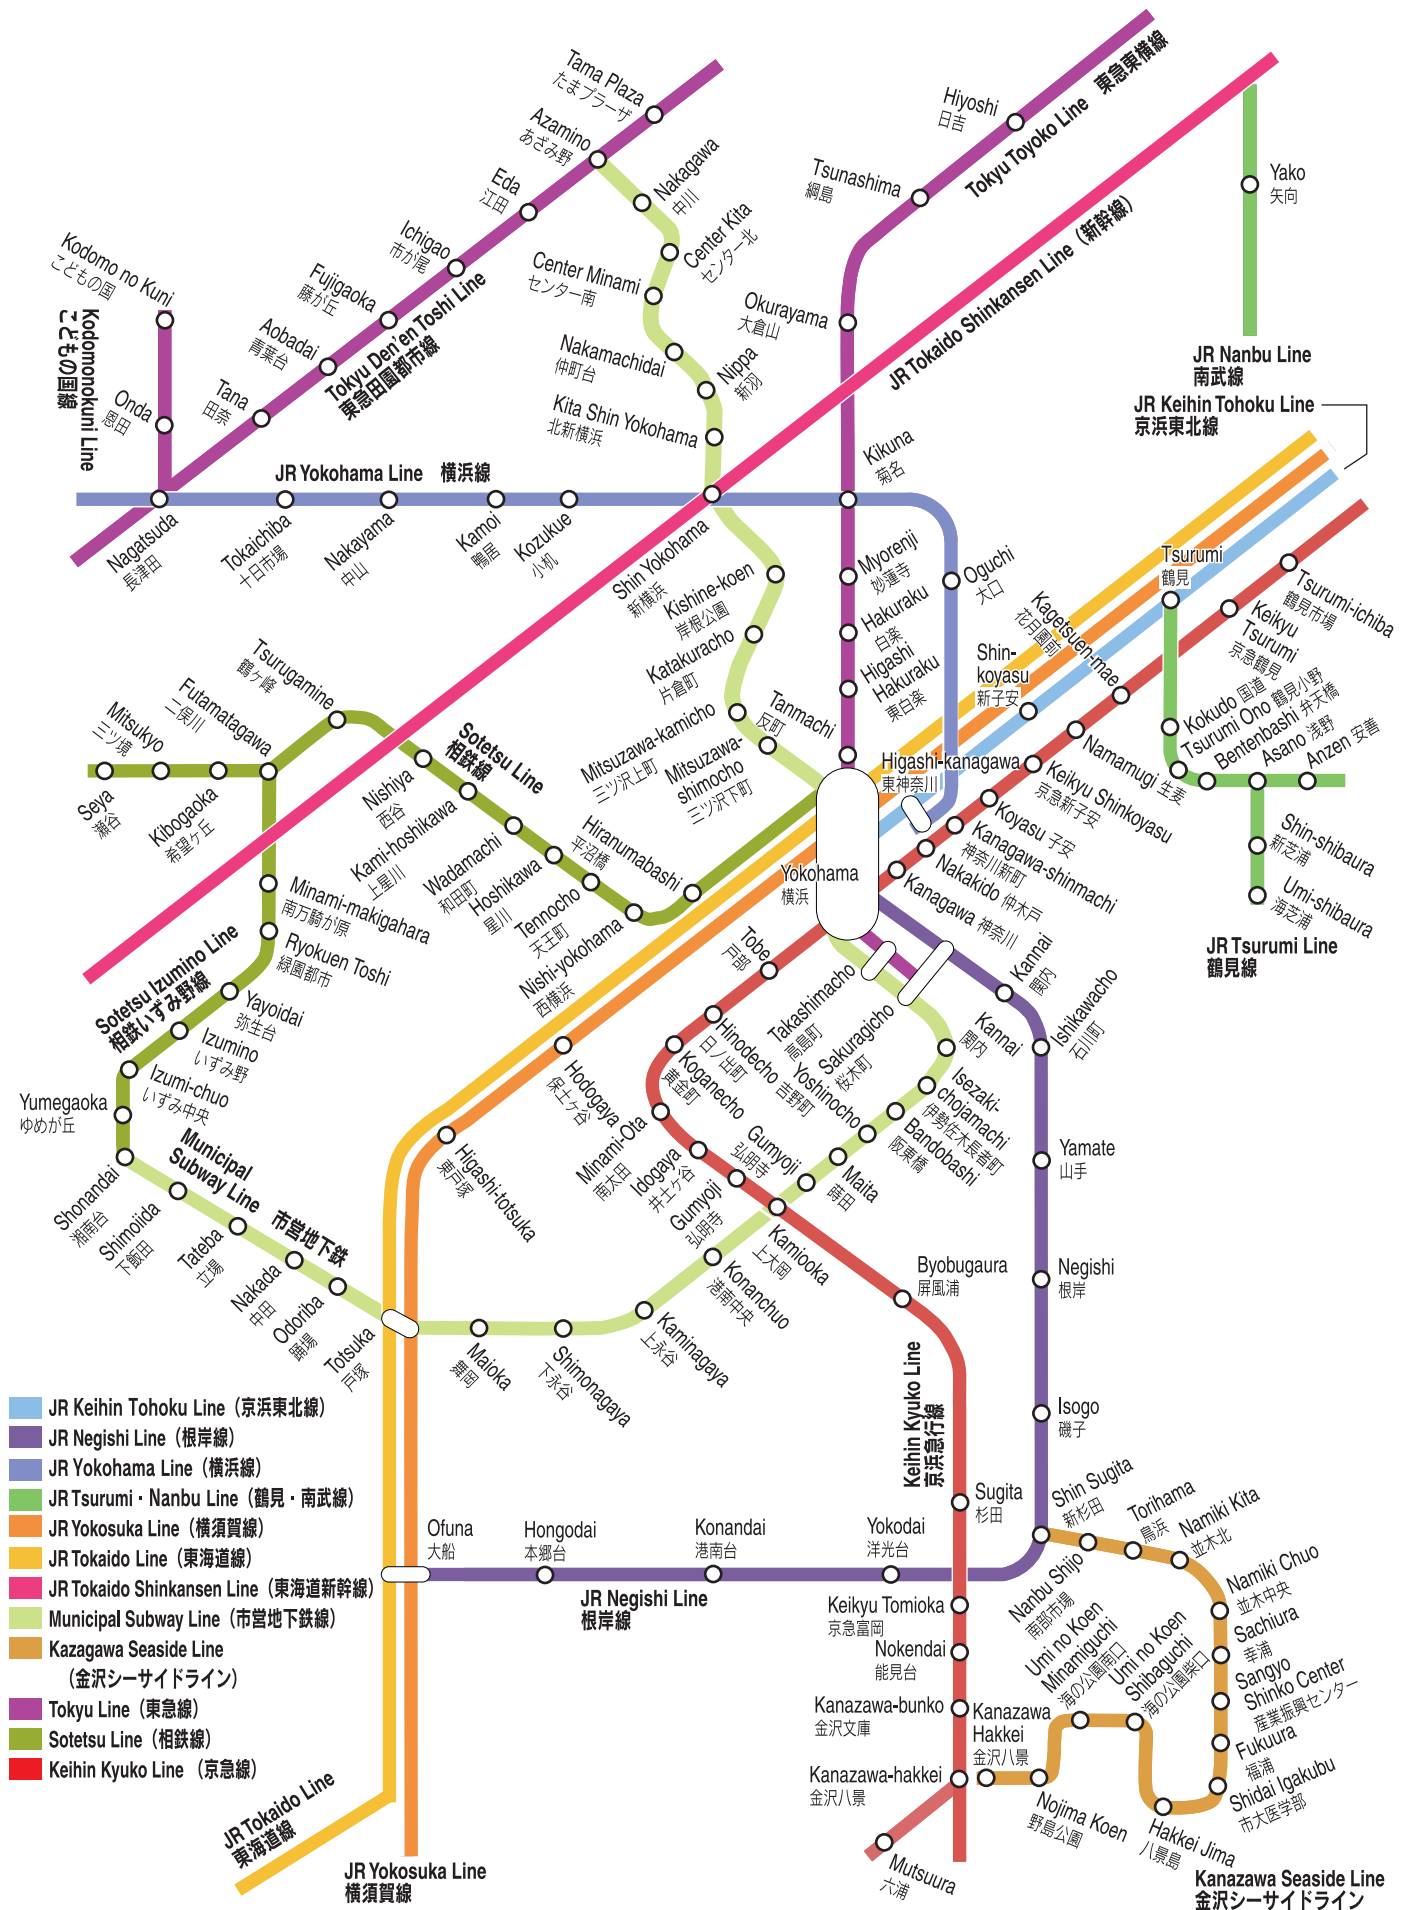

Railway and Subway Network in Yokohama

- JR Keihin Tohoku Line (京浜東北線)
- JR Negishi Line (根岸線)
- JR Yokohama Line (横浜線)
- JR Tsurumi · Nanbu Line (鶴見・南武線)
- JR Yokosuka Line (横須賀線)
- JR Tokaido Line (東海道線)
- Municipal Subway Line (市営地下鉄線)
- Kazagawa Seaside Line (金沢シーサイドライン)
- Tokyu Line (東急線)
- Sotetsu Line (相鉄線)
- Keihin Kyuko Line (京急線)

Kanazawa Seaside Line
金沢シーサイドライン